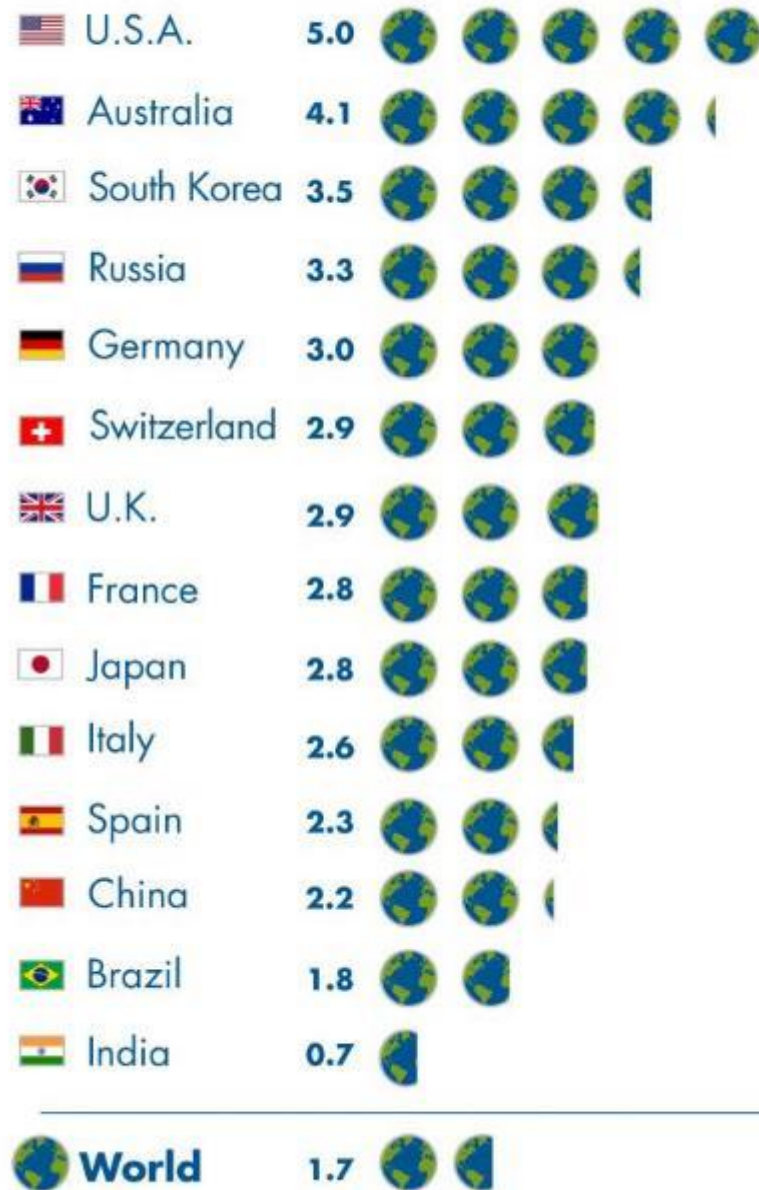

## Overstepping Ourselves

As our Ecological Footprint continues to exceed Earth's biocapacity, we overdraw from our future.

1961

**74%**  
of biocapacity

1985

**114%**  
of biocapacity

2012

**156%**  
of biocapacity

# How many Earths do we need

if the world's population lived like...

**“Anyone who thinks there can be limitless growth in a limited environment, is either mad or an economist.”**

Sir David Attenborough

**GROSS  
NATIONAL  
~~PRODUCT~~  
HAPPINESS**

Happy Planet Index which evaluates countries based on 3 components: their **level of health**, **level of well-being** and **rate of resource consumption**. Basically, the HPI is a measure of how effectively a country converts resources into human well being