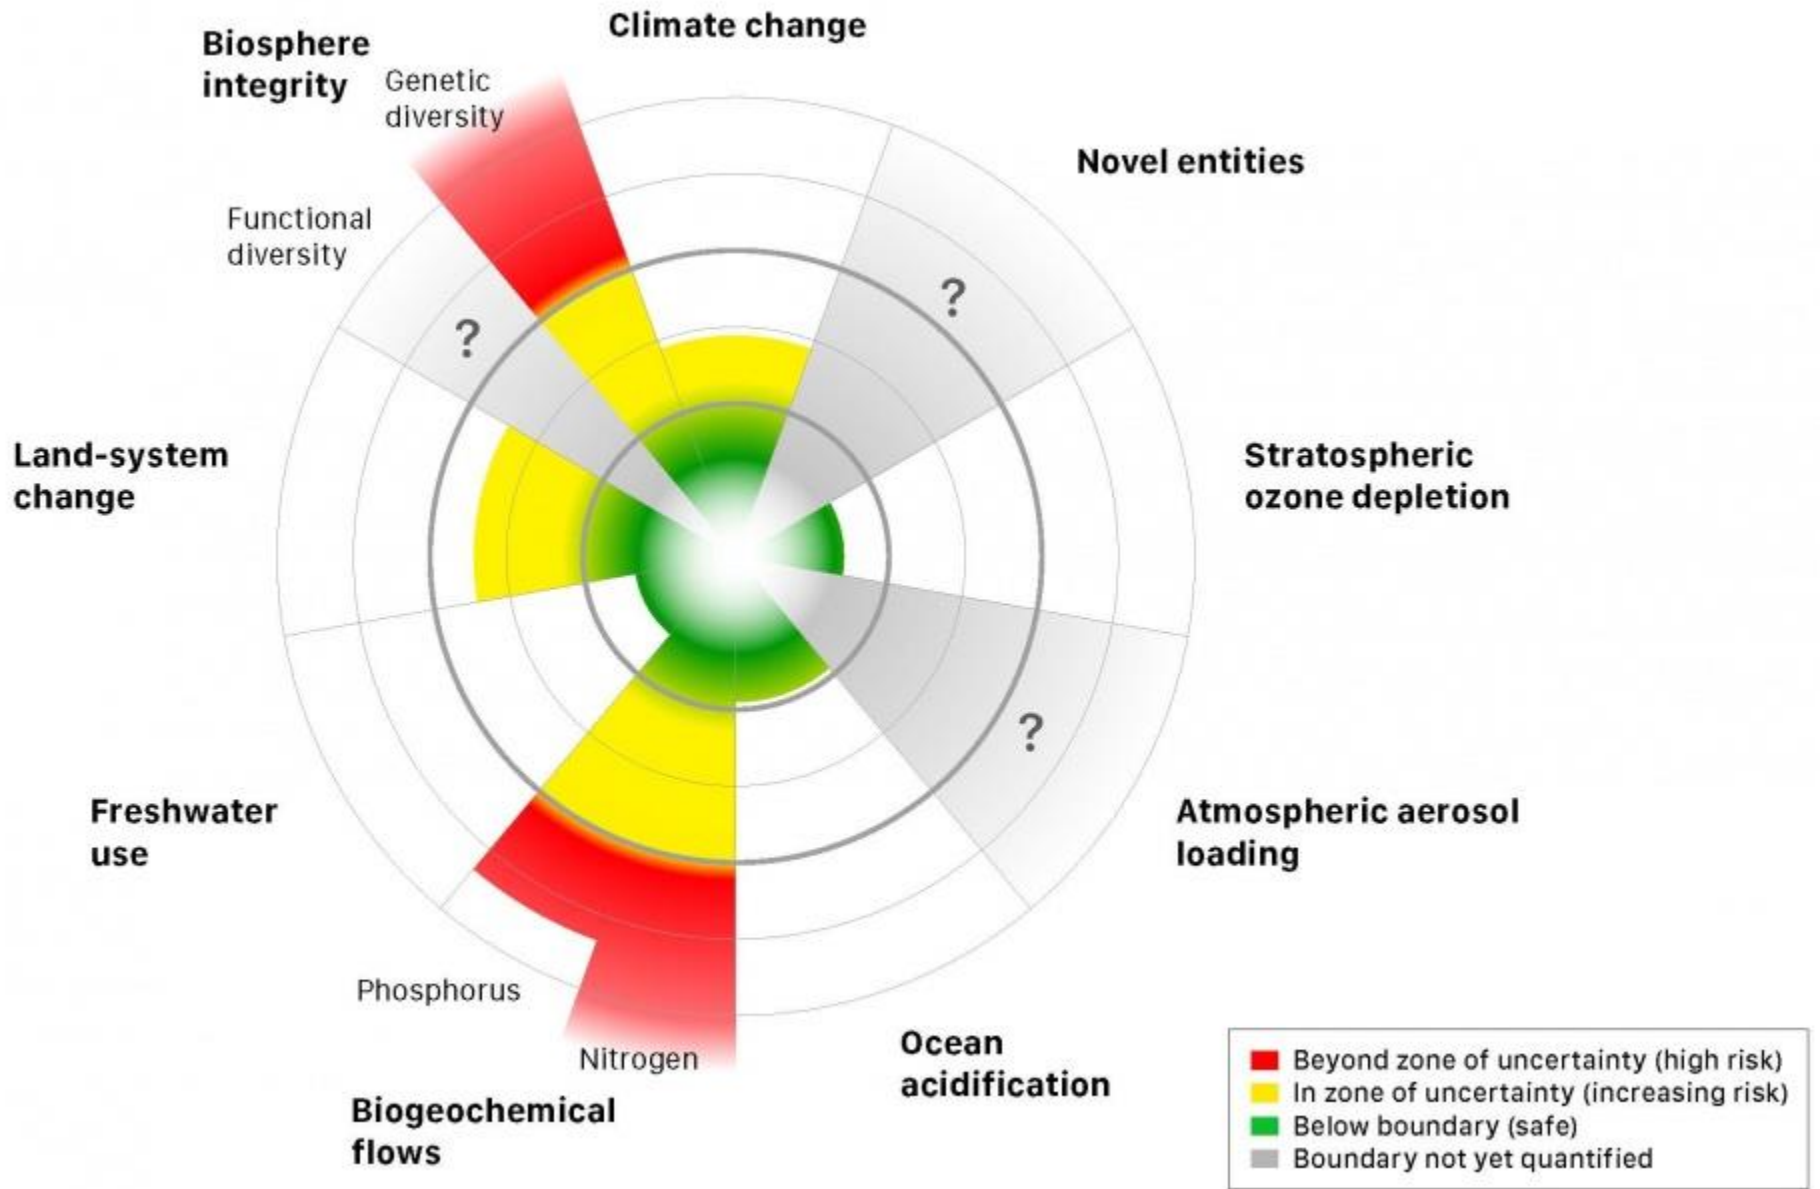

‘Our own happiness is short-lived if we achieve wellbeing for our generation at the environmental expense of future generations.’

MILLIONS OF YEARS AGO

**Biosphere integrity**

**Climate change**

**Novel entities**

**Stratospheric ozone depletion**

**Atmospheric aerosol loading**

**Ocean acidification**

**Biogeochemical flows**

**Freshwater use**

**Land-system change**

Genetic diversity

Functional diversity

Phosphorus

Nitrogen

- Red: Beyond zone of uncertainty (high risk)
- Yellow: In zone of uncertainty (increasing risk)
- Green: Below boundary (safe)
- Grey: Boundary not yet quantified

Happy Planet Index which evaluates countries based on 3 components: their **level of health**, **level of well-being** and **rate of resource consumption**. Basically, the HPI is a measure of how effectively a country converts resources into human well being