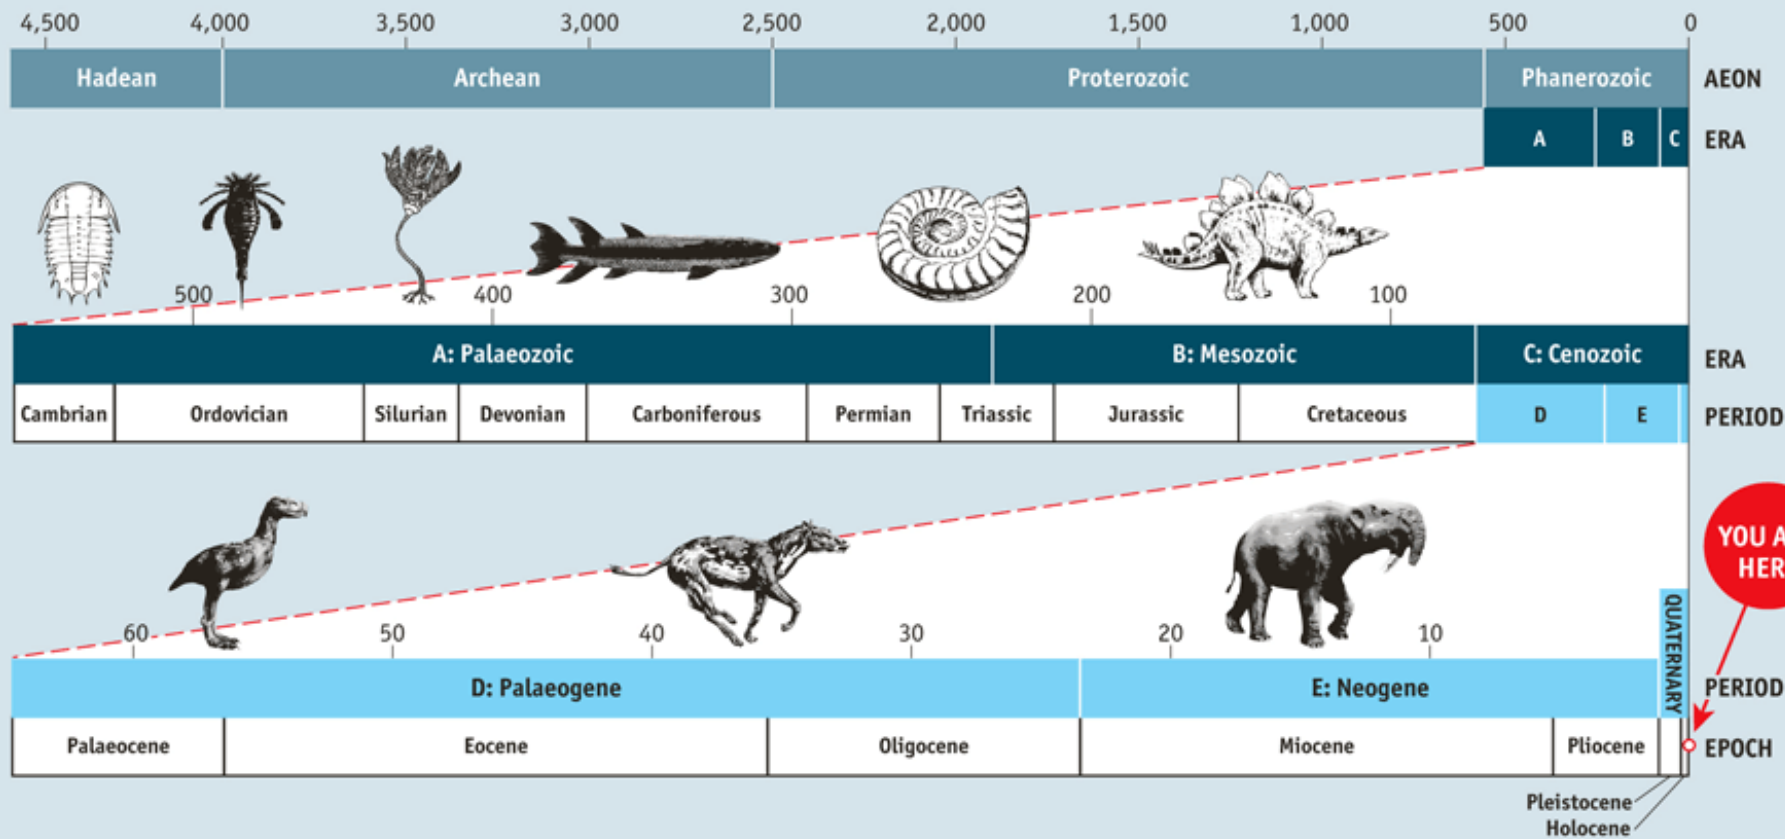

‘Our own happiness is short-lived if we achieve wellbeing for our generation at the environmental expense of future generations.’

MILLIONS OF YEARS AGO

**Biosphere integrity**

**Climate change**

**Novel entities**

Phosphorus

Nitrogen

- Red: Beyond zone of uncertainty (high risk)
- Yellow: In zone of uncertainty (increasing risk)
- Green: Below boundary (safe)
- Grey: Boundary not yet quantified

Happy Planet Index which evaluates countries based on 3 components: their **level of health**, **level of well-being** and **rate of resource consumption**. Basically, the HPI is a measure of how effectively a country converts resources into human well being