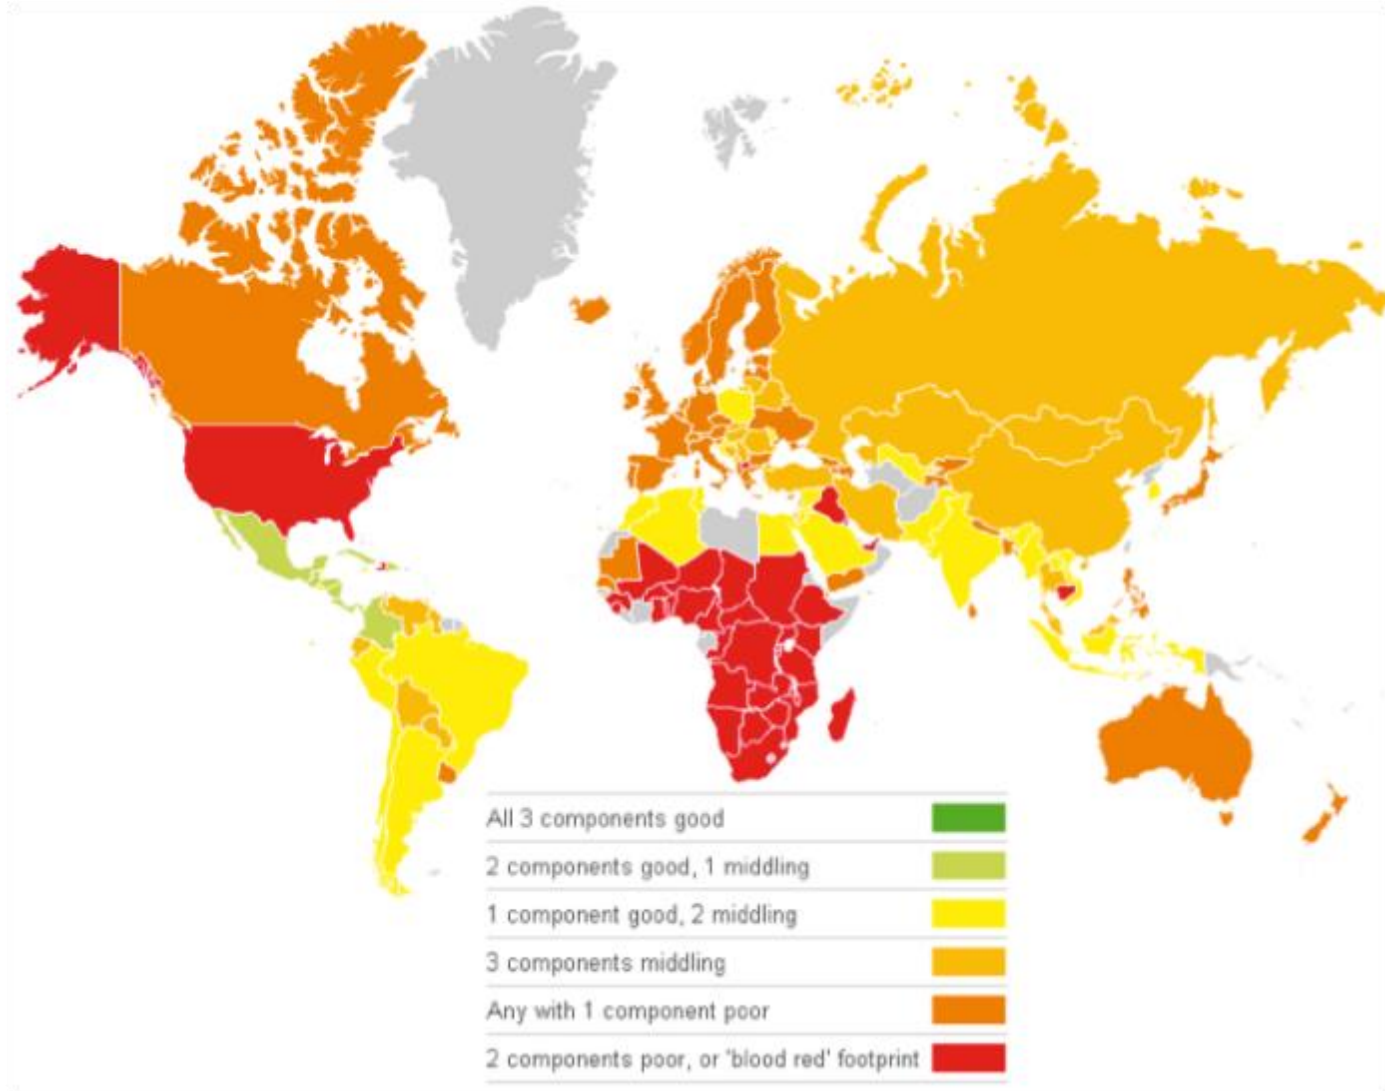

## Overstepping Ourselves

As our Ecological Footprint continues to exceed Earth's biocapacity, we overdraw from our future.

1961

**74%**  
of biocapacity

1985

**114%**  
of biocapacity

2012

**156%**  
of biocapacity

# How many Earths do we need

if the world's population lived like...

**“Anyone who thinks there can be limitless growth in a limited environment, is either mad or an economist.”**

Sir David Attenborough

**GROSS  
NATIONAL  
~~PRODUCT~~  
HAPPINESS**

Happy Planet Index which evaluates countries based on 3 components: their **level of health**, **level of well-being** and **rate of resource consumption**. Basically, the HPI is a measure of how effectively a country converts resources into human well being

# Communities worldwide